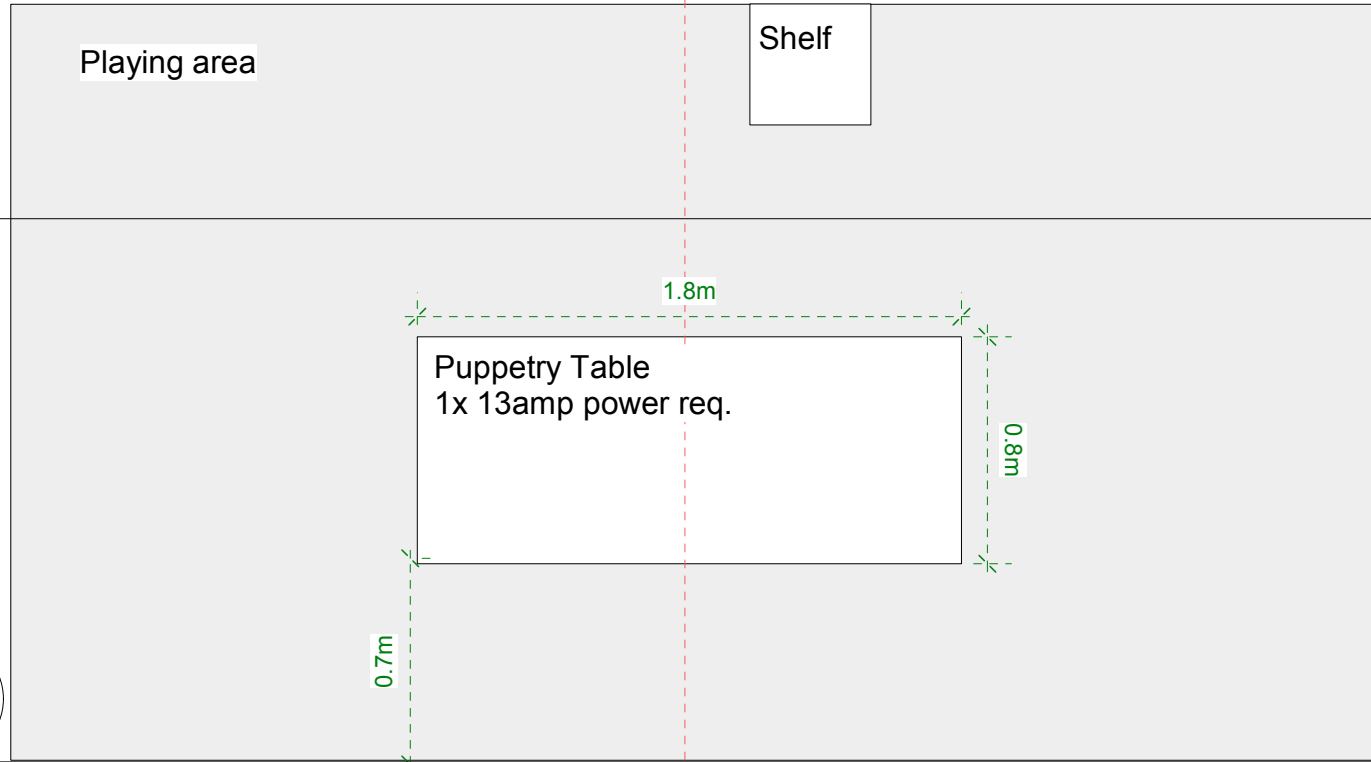

Full Black

C/L

Stone Soup	Generic Plot
Scale:	NTS
Date:	27/04/10
LX Designer	Moyra D'Arcy

o/w

o/w

Playing area

Shelf

Puppetry Table
1x 13amp power req.

Small lighting stand (toured)
With 2 x birdies (toured).

Small lighting stand (toured)
With 2 x birdies (toured).
1 x 13 amp power required

Front of stage

o/w

o/w

LX requirements.

- 2 x profile FOH. Focus - entire playing area but off 2 x lighting stands.
- 2 x fresnel onstage over head. Focus - entire playing area
- All 4 lights are on as audience come in and there are no changes. A level should be set so that actors are brightly lit but that cold light from birdies can still establish when turned on